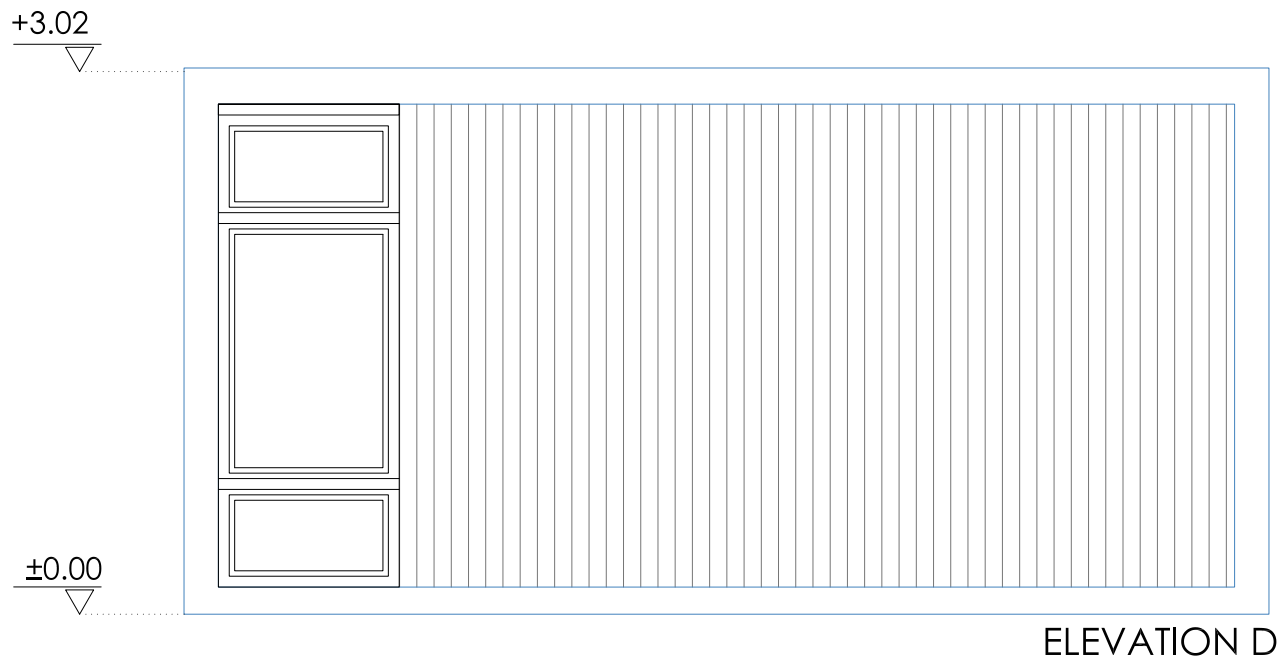

אונטדור מודולר
פתרונות מתקדמים לבניה מודולרית

Kibbutz Mishmarot 37840 Doar Na Menashe Israel
Tel: 04-6277786
www.con-modular.co.il

client:

-

project:

TYPE B 18.0 m²

revision:

no	description	date
1.	-	-
2.	-	-
3.	-	-

drawn by: -

date: 26.12.2019

all dimensions are in centimeters