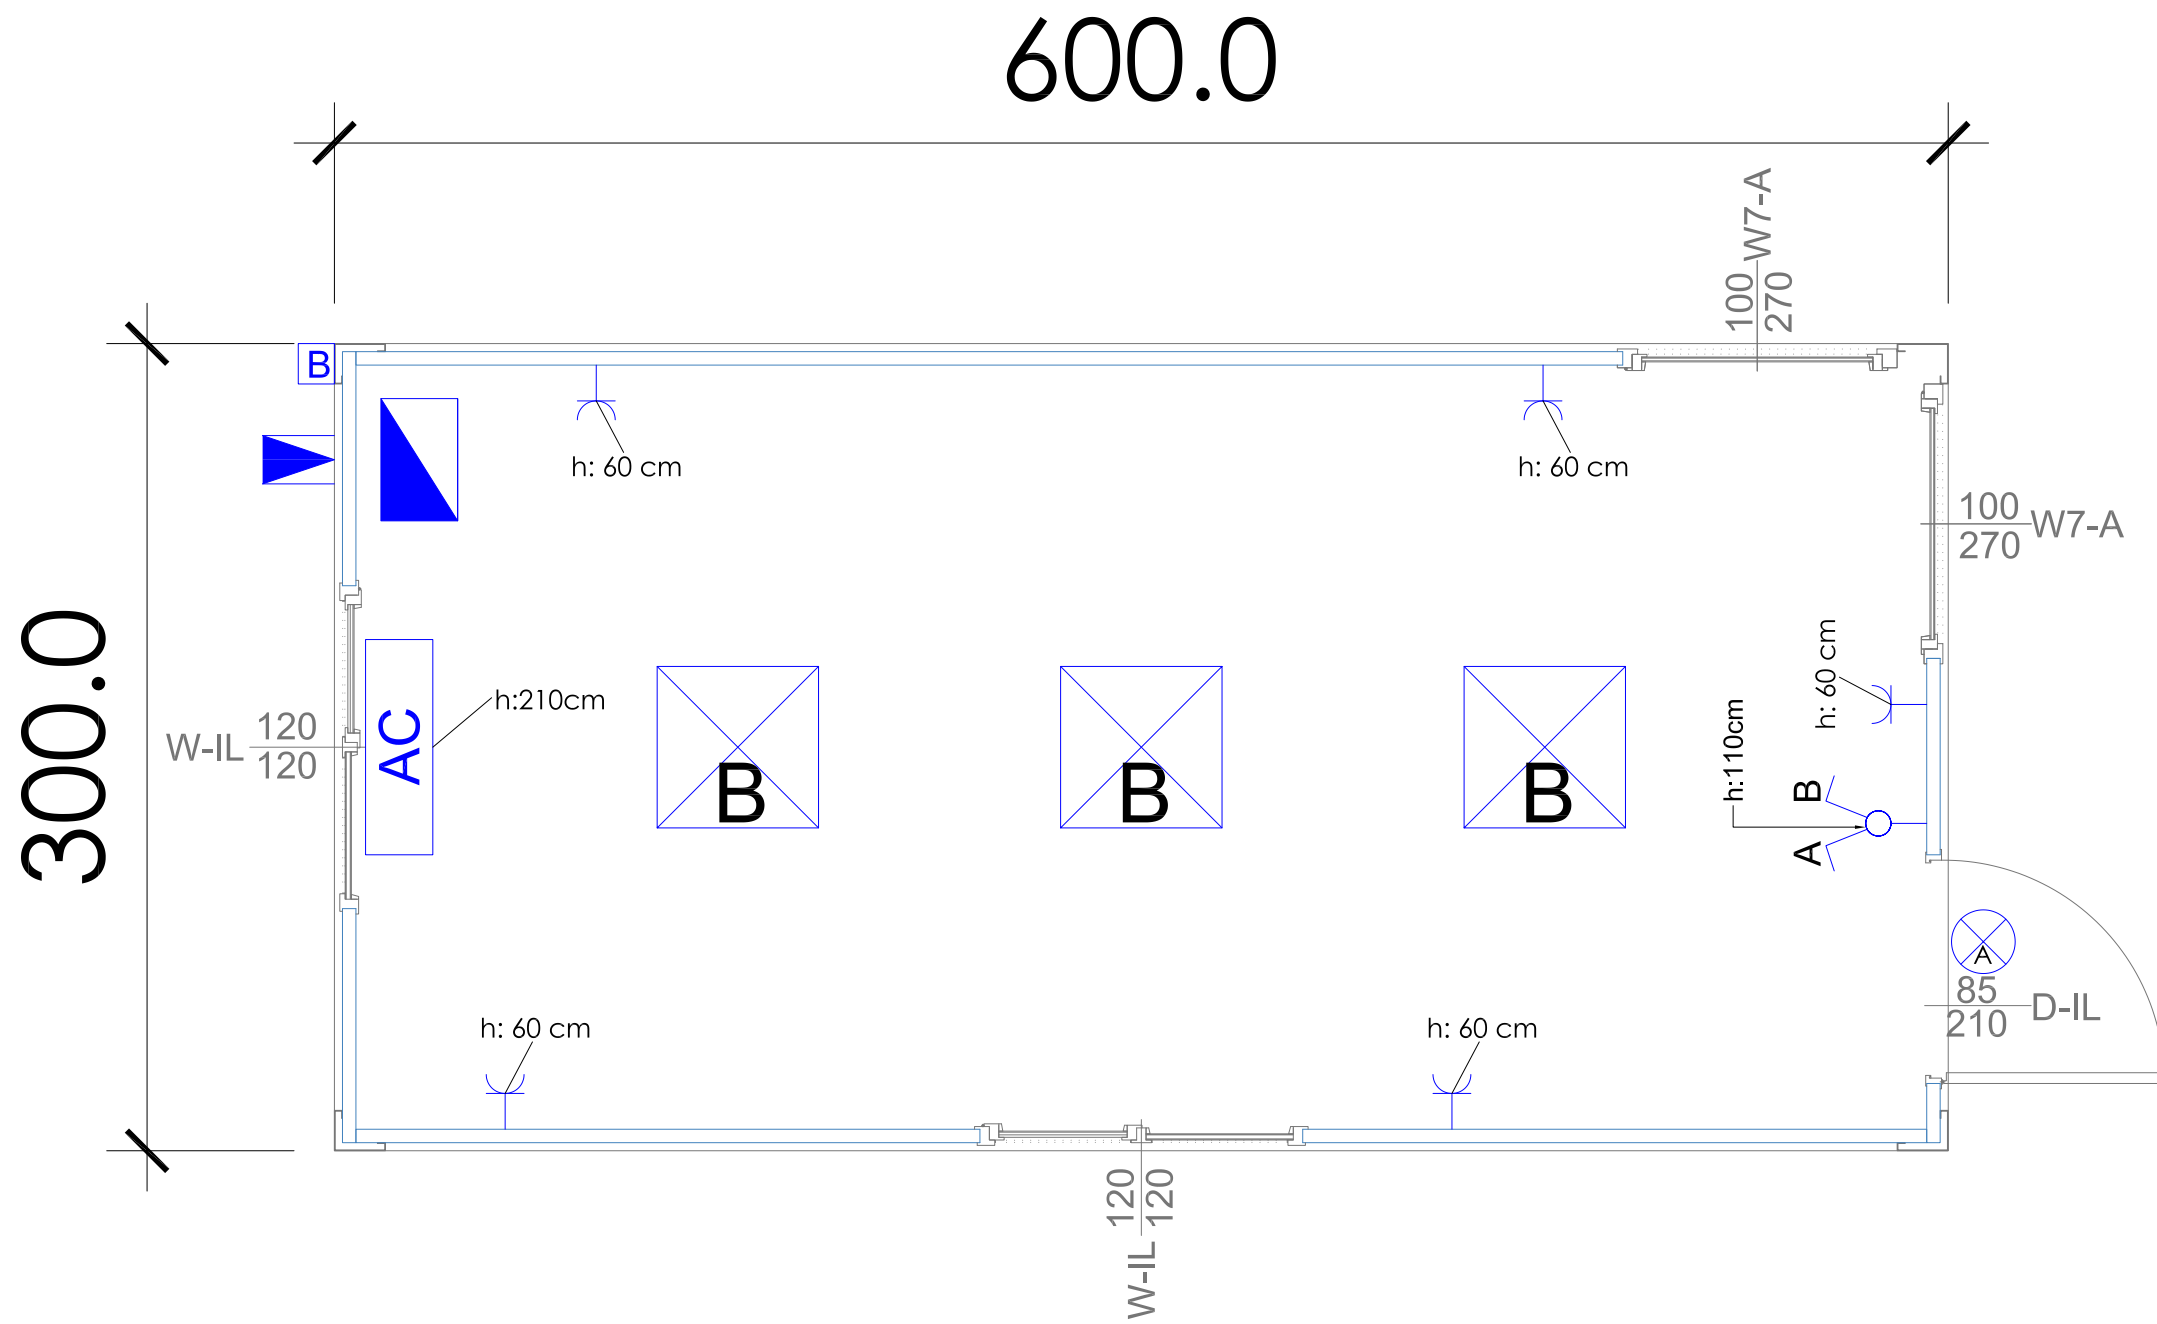

project:
 TYPE A 18.0 m²

revision:

no	description	date
1.	-	-
2.	-	-
3.	-	-

drawn by: -

date: 26.12.2019

all dimensions are in centimeters

ELECTRICAL LEGEND

	FUSE BOX
	ELECTRICAL INLET
	SOCKET
	DOUBLE SWITCH
	60X60 LIGHTING FIXTURES
	AIR CONDITIONER

client:

-

project:

TYPE B 18.0 m²

revision:

no	description	date
1.	-	-
2.	-	-
3.	-	-

drawn by: -

date: 26.12.2019

all dimensions are in centimeters