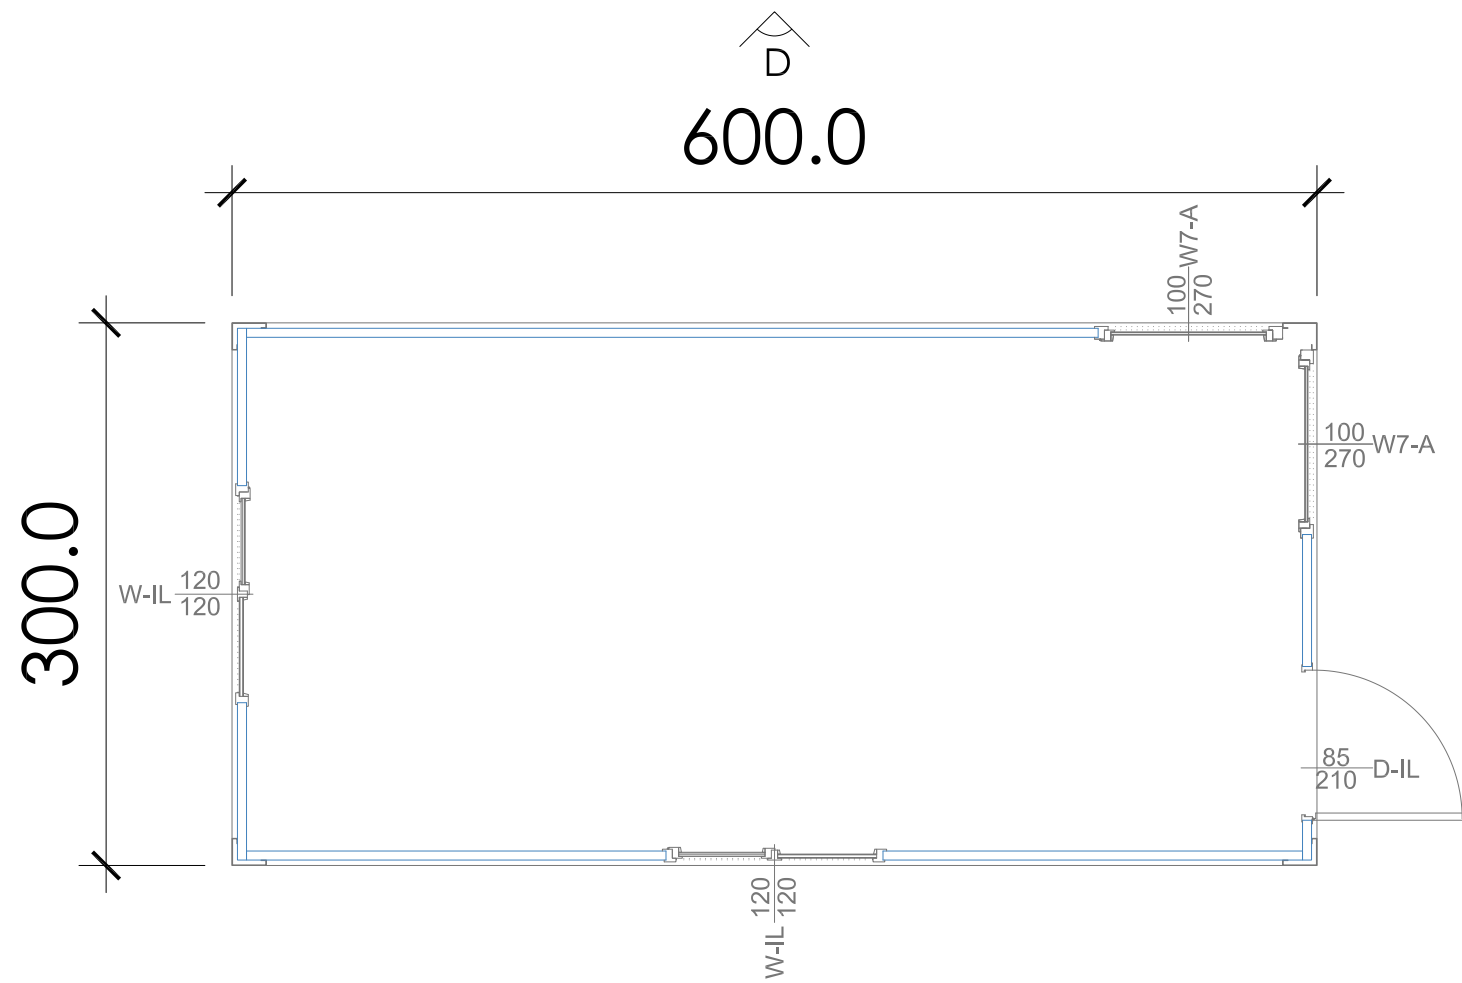

אונטדור מודולר
פתרונות מתקדמים לבניה מודולרית

Kibbutz Mishmarot 37840 Doar Na Menashe Israel
Tel: 04-6277786
www.con-modular.co.il

client:

-

project:

TYPE B 18.0 m²

revision:

no	description	date
1.	-	-
2.	-	-
3.	-	-

drawn by: -

date: 26.12.2019

all dimensions are in centimeters