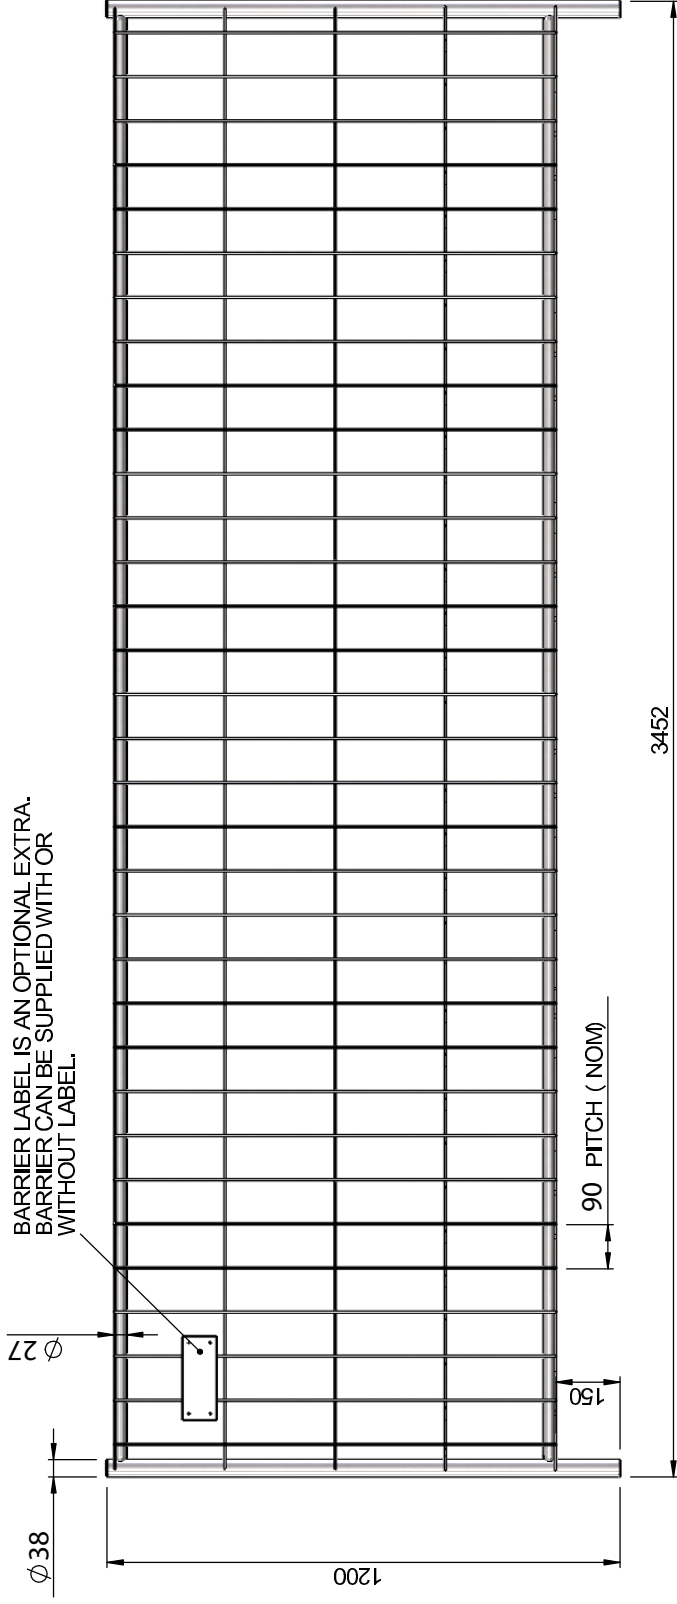

1 ALL DIMENSIONS IN MILLIMETRES  
REMOVE ALL SHARP EDGES

8 THIRD ANGLE PROJECTION  
DO NOT SCALE DRAWING

JTX1217  
OUTDOOR